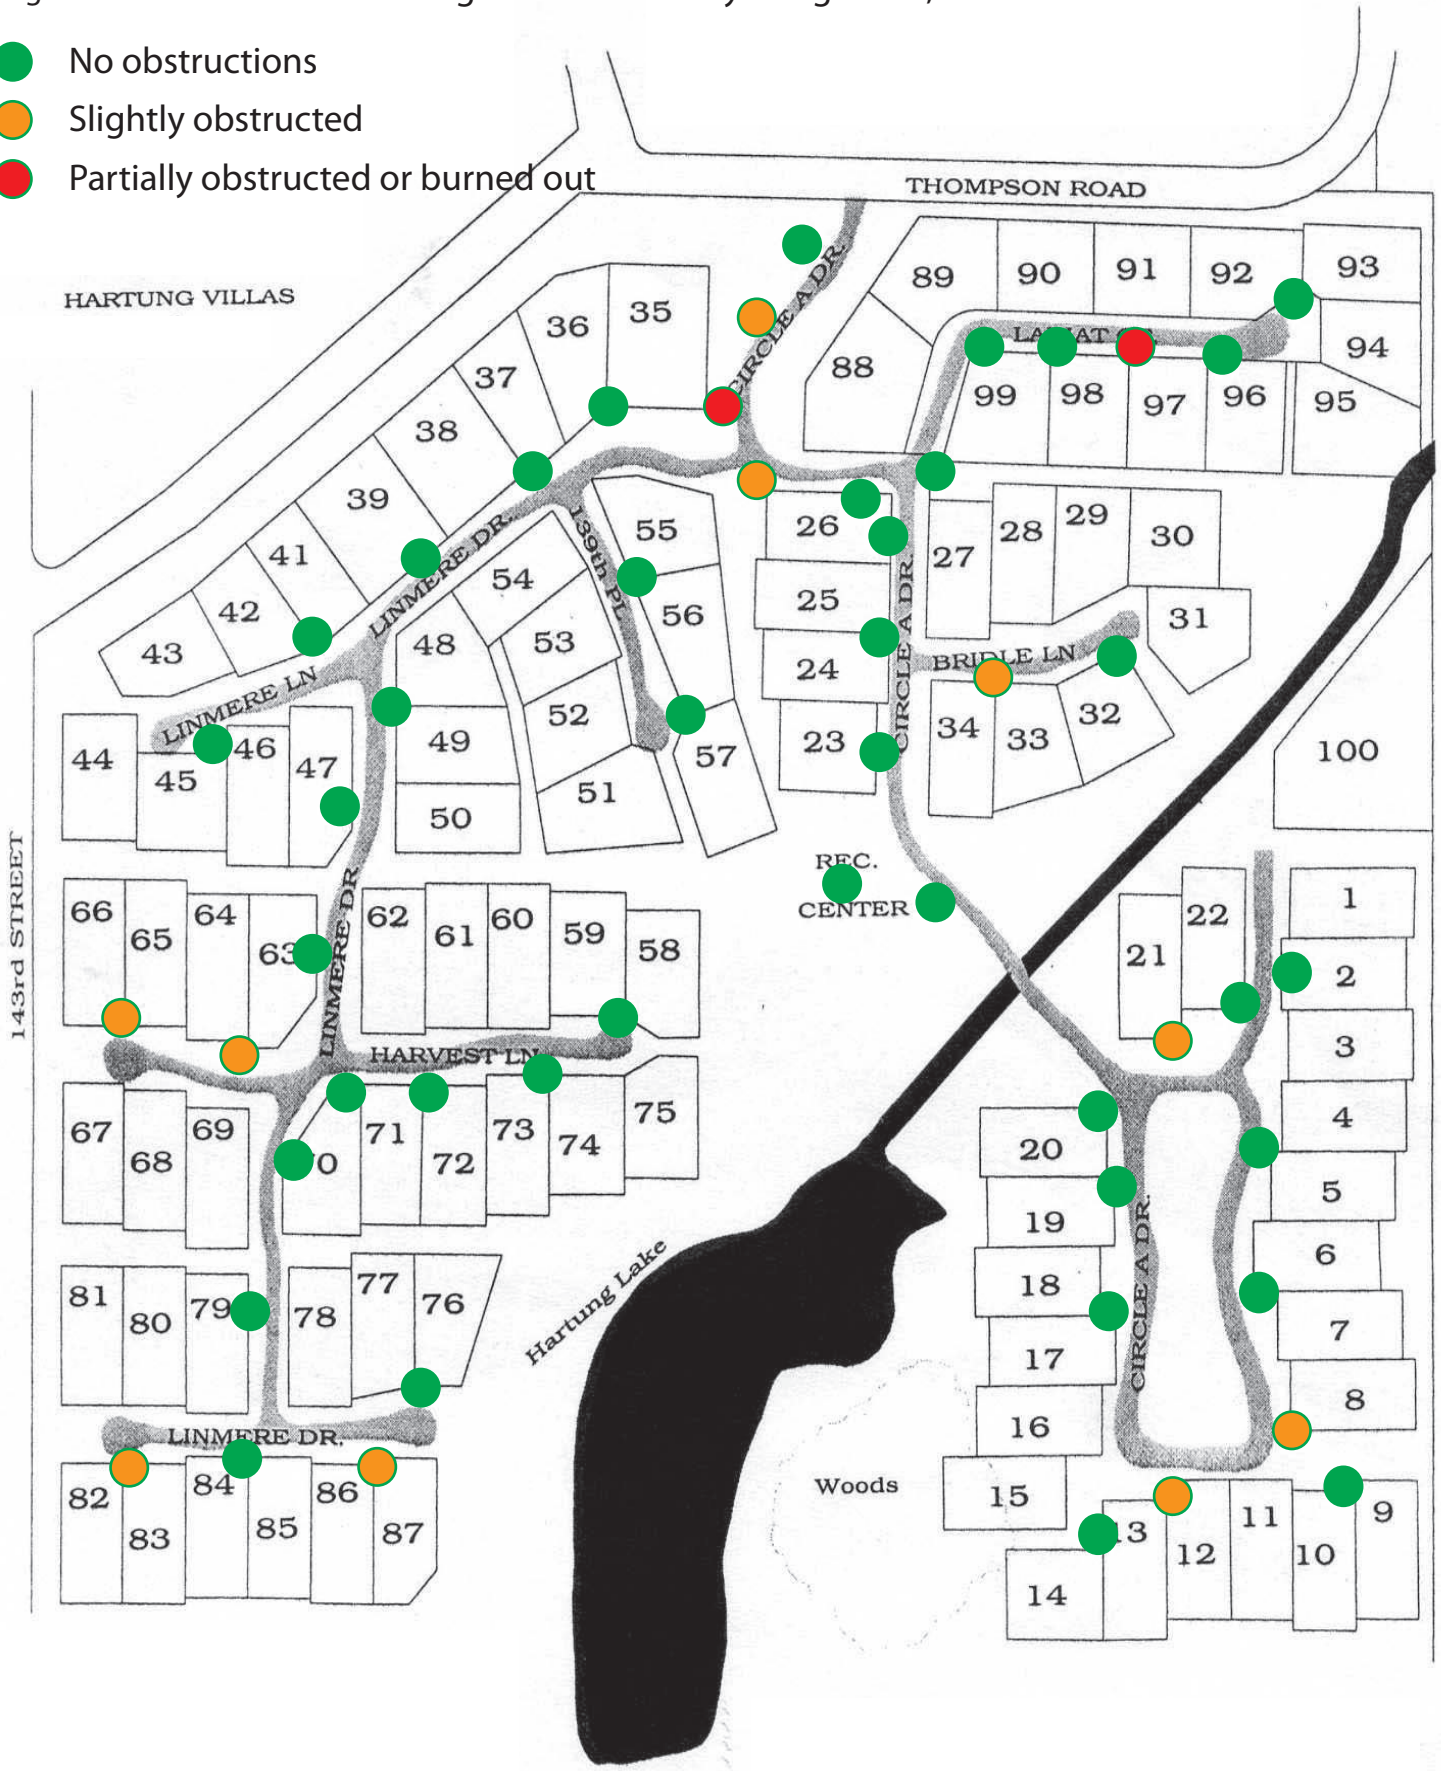

Light Pole Inventory - August 23, 2020

Legend:

- No obstructions
- Slightly obstructed
- Partially obstructed or burned out

Burned out lights at lots 41, 97, 33 (reported to PGE 8-3-20, now fixed)
 Burned out light at lot 97 (reported 8-21-20)